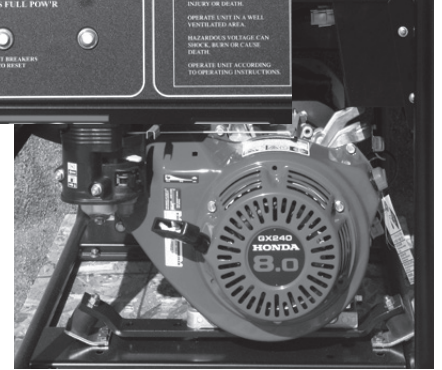

1 - 800 - RENTALS - 1

Max. Watts	Engine HP	Volts	AMPS	Dimensions (L x W x H)	Weight (Net Dry)	Fuel Capacity (gallons)	Run Time (hours)	
							Full Load	Half Load
4,000	8.0	120/240 VAC	29.2/14.6	2' 4" x 1' 8.5" x 1' 10.25"	162 lbs.	4.6	4	7

### Baldor Powerchief® Industrial Quality Portable Generator

When you need the dependability of a construction grade generator, Baldor Powerchief® generators are for you. The Powerchief® delivers performance and value found on top-of-the-line generators, and are know for their quality and performance.

- ✓ Switchless Full Pow'R do not need a power switch. We're always full power!
- ✓ Plug in 120 volt or 240 volt in any combination.
- ✓ No need to change voltage settings.
- ✓ No need to worry about which cord is plugged in.
- ✓ Reduces the chance for generator damage.
- ✓ Engine: Honda
- ✓ Two twist lock plugs: L5-30R and L14-30R